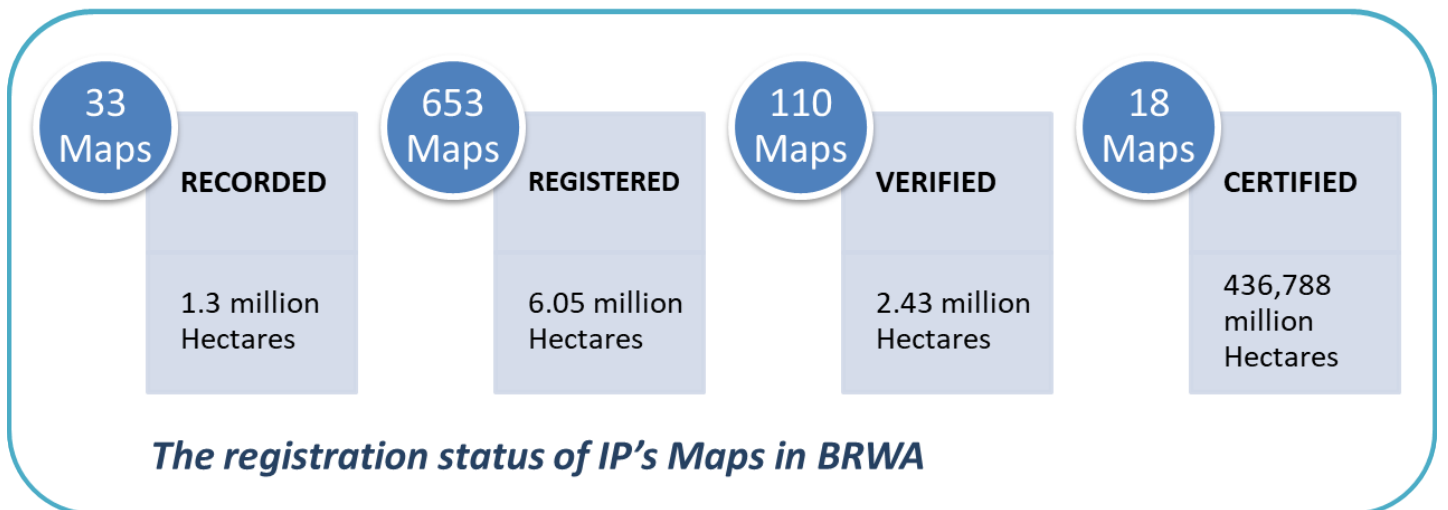

The Registration of Indigenous Peoples (IP's) Maps in BRWA

Below are the registration status of IP's Maps registered in BRWA until Period of March 2019

814 • IP's Maps	10.24 Ha • Hectares of Area	26 • Provinces	107 • Regencies/Cities
--------------------	--------------------------------	-------------------	---------------------------

Total Amount and Areas of Indigenous Territories

The Registration of Indigenous Peoples (IP's) Maps in BRWA

The Distribution of Indigenous Territory in Each Province

PROVINCE	NUMBER OF MAPS	AREAS (HECTARES)	NUMBER OF REGENCY
Aceh	32	334,153	5
Banten	8	21,352	1
Bengkulu	18	60,727	5
Jambi	9	577,366	4
West Java	2	3,373	2
East Java	3	512	1
West Kalimantan	268	1,331,011	8
South Kalimantan	46	228,766	5
Central Kalimantan	50	973,527	9
East Kalimantan	11	152,769	2
North Kalimantan	11	1,798,845	3
Maluku	6	87,001	2
North Maluku	5	101,849	3
West Nusa Tenggara	18	96,328	4
East Nusa Tenggara	28	87,798	6
Papua	32	1,876,673	8
West Papua	2	455,378	2
Riau	22	281,586	2
West Sulawesi	2	72,420	1
South Sulawesi	66	635,934	11
Central Sulawesi	61	599,139	10
South East Sulawesi	1	29,357	1
North Sulawesi	1	3,507	1
West Sumatera	12	64,389	2
South Sumatera	2	82,112	1
North Sumatera	98	291,918	8
Grand Total	814	10,247,791	107

The Indigenous Peoples Recognition by Regional Policies

Comparison The IP's Territories Based on Regional Policies For IP's Recognition

Recognition For Stipulation of IP's by Regional Policies

13 Province	18 Regencies/Cities	65 IP's Maps	1,397,017.04 Hectares of Area
-------------	---------------------	--------------	-------------------------------

The Potential of Customary Forest Spreading on IP's Territories

The Potential of Customary Forest Based on IP's Maps Registered in BRWA

7.60 million Ha

Three Largest Area of Customary Forest based on IP's Maps Registered In BRWA