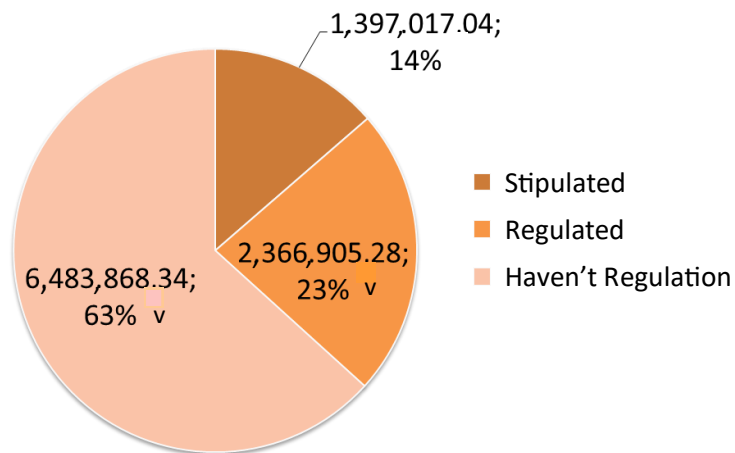

The Registration of Indigenous Peoples (IP's) Maps in BRWA

Below are the registration status of IP's Maps registered in BRWA until Period of March 2019

814 • IP's Maps	10.24 Ha • Hectares of Area	26 • Provinces	107 • Regencies/Cities
--------------------	--------------------------------	-------------------	---------------------------

Total Amount and Areas of Indigenous Territories

The Registration of Indigenous Peoples (IP's) Maps in BRWA

The Distribution of Indigenous Territory in Each Province

PROVINCE	NUMBER OF MAPS	AREAS (HECTARES)	NUMBER OF REGENCY
Aceh	32	334,153	5
Banten	8	21,352	1
Bengkulu	18	60,727	5
Jambi	9	577,366	4
West Java	2	3,373	2
East Java	3	512	1
West Kalimantan	268	1,331,011	8
South Kalimantan	46	228,766	5
Central Kalimantan	50	973,527	9
East Kalimantan	11	152,769	2
North Kalimantan	11	1,798,845	3
Maluku	6	87,001	2
North Maluku	5	101,849	3
West Nusa Tenggara	18	96,328	4
East Nusa Tenggara	28	87,798	6
Papua	32	1,876,673	8
West Papua	2	455,378	2
Riau	22	281,586	2
West Sulawesi	2	72,420	1
South Sulawesi	66	635,934	11
Central Sulawesi	61	599,139	10
South East Sulawesi	1	29,357	1
North Sulawesi	1	3,507	1
West Sumatera	12	64,389	2
South Sumatera	2	82,112	1
North Sumatera	98	291,918	8
Grand Total	814	10,247,791	107

The Indigenous Peoples Recognition by Regional Policies

Comparison The IP's Territories Based on Regional Policies For IP's Recognition

Recognition For Stipulation of IP's by Regional Policies

13 Province	18 Regencies/Cities	65 IP's Maps	1,397,017.04 Hectares of Area
-------------	---------------------	--------------	-------------------------------