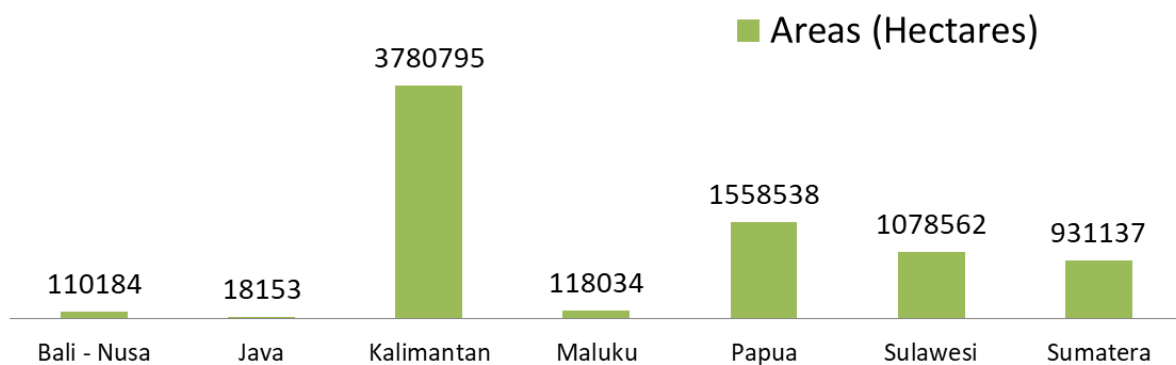

The Potential Of Customary Forests in Each Region