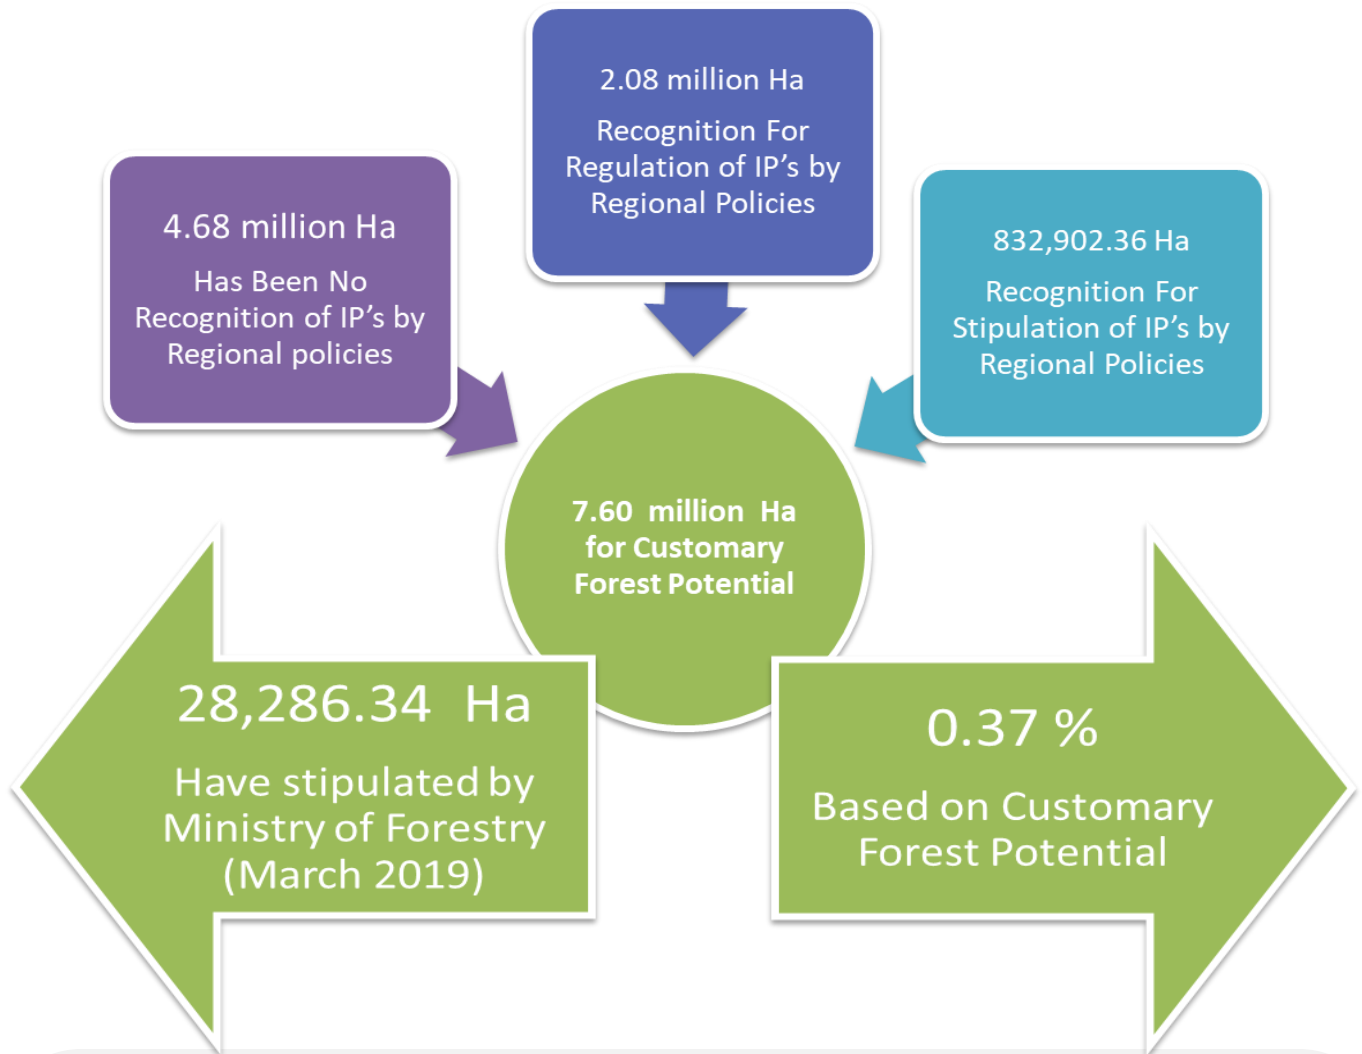

The Potential of Customary Forest and It's Realization Until Periode of March 2019