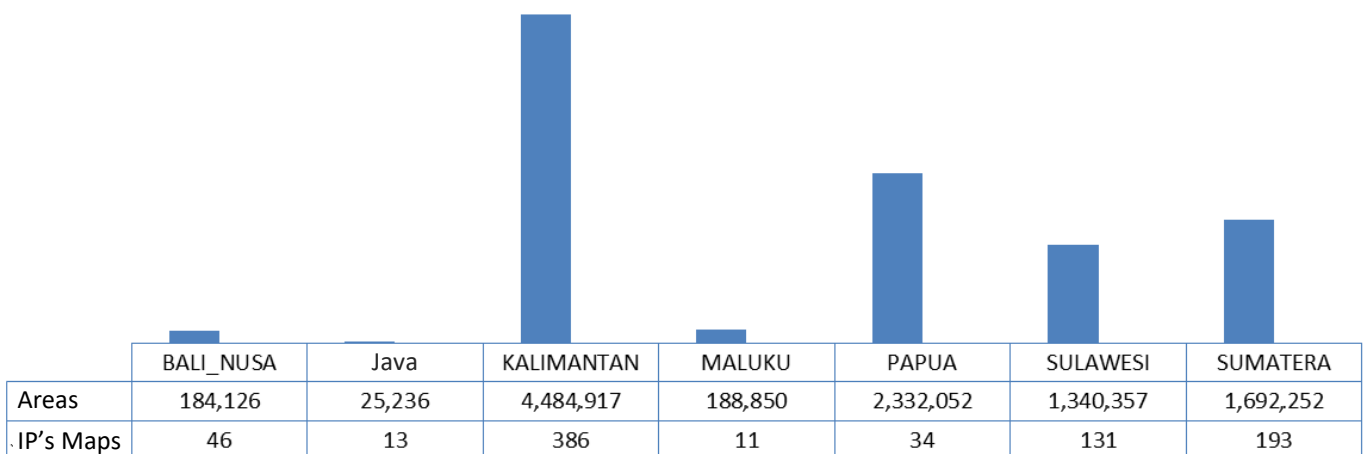

The Registration of Indigenous Peoples (IP's) Maps in BRWA

Below are the registration status of IP's Maps registered in BRWA until Period of March 2019

814 • IP's Maps	10.24 Ha • Hectares of Area	26 • Provinces	107 • Regencies/Cities
--------------------	--------------------------------	-------------------	---------------------------

Total Amount and Areas of Indigenous Territories

The Registration of Indigenous Peoples (IP's) Maps in BRWA

The Distribution of Indigenous Territory in Each Province

PROVINCE	NUMBER OF MAPS	AREAS (HECTARES)	NUMBER OF REGENCY
Aceh	32	334,153	5
Banten	8	21,352	1
Bengkulu	18	60,727	5
Jambi	9	577,366	4
West Java	2	3,373	2
East Java	3	512	1
West Kalimantan	268	1,331,011	8
South Kalimantan	46	228,766	5
Central Kalimantan	50	973,527	9
East Kalimantan	11	152,769	2
North Kalimantan	11	1,798,845	3
Maluku	6	87,001	2
North Maluku	5	101,849	3
West Nusa Tenggara	18	96,328	4
East Nusa Tenggara	28	87,798	6
Papua	32	1,876,673	8
West Papua	2	455,378	2
Riau	22	281,586	2
West Sulawesi	2	72,420	1
South Sulawesi	66	635,934	11
Central Sulawesi	61	599,139	10
South East Sulawesi	1	29,357	1
North Sulawesi	1	3,507	1
West Sumatera	12	64,389	2
South Sumatera	2	82,112	1
North Sumatera	98	291,918	8
Grand Total	814	10,247,791	107

The Indigenous Peoples Recognition by Regional Policies

Comparison The IP's Territories Based on Regional Policies For IP's Recognition

Recognition For Stipulation of IP's by Regional Policies

13 Province	18 Regencies/Cities	65 IP's Maps	1,397,017.04 Hectares of Area
-------------	---------------------	--------------	-------------------------------